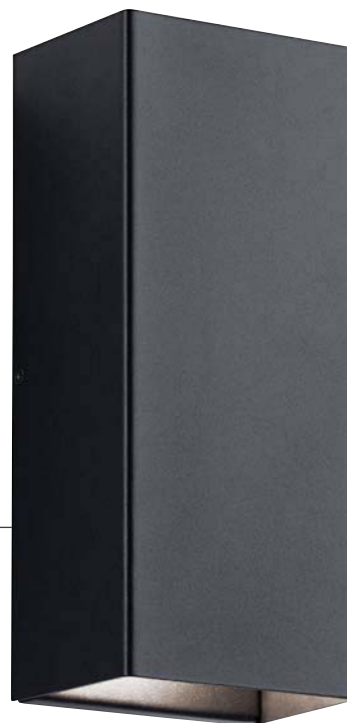

Walden LED

Finish: Textured Black
 Fixture Material: Aluminum

A | **49550 BKTLED**
 Outdoor Wall
 ADA Compliant

Provides Up and
 Down Lighting

B | **49551 BKTLED**
 Outdoor Wall
 ADA Compliant

Walden LED

	ITEM #	FINISH	LIGHT SOURCE	LED OUTPUT	DIMENSIONS	EXT.	HCWO	NOTES
A	49550	BKTLED	(1) 8W	3000K, 90 CRI, 790 Lumens, 99 LPW	5W x 7.25H	3.75	3.75	Dimmable.
B	49551	BKTLED	(2) 16W	3000K, 90 CRI, 1580 Lumens, 99 LPW	5W x 12H	3.75	6	Dimmable. Etched tempered glass.